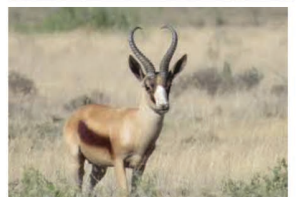

List of Game Available on Kameeldoring Farm

(We provide 95% of game available in Namibia)

01 Blesbok

02 Bosbok

03 Duiker

03 Eland
(Cape Eland)

04 Eland
(Giant Eland)

05 Giraffe

06 Hartebeest

07 Impala

07 Kudu

08 Lechwe

09 Nyala

10 Blesbok
(Oryx)

11 Ostrich

12 Ribbok

13 Roan

14 Sable

15 Springbok
(black)

16 Springbok
(common)

17 Springbok
(Copper)

18 Springbok
(white)

19 Steenbok

20 Tsessebe

21 Warthog

22 Waterbuck

23 Wildebeest
(Blue Wildebeest)

24 Wildebeest
(Black Wildebeest)

25 Wildebeest
(Golden Wildebeest)

26 Zebra
(Burchell)

27 Zebra
(Hartman)